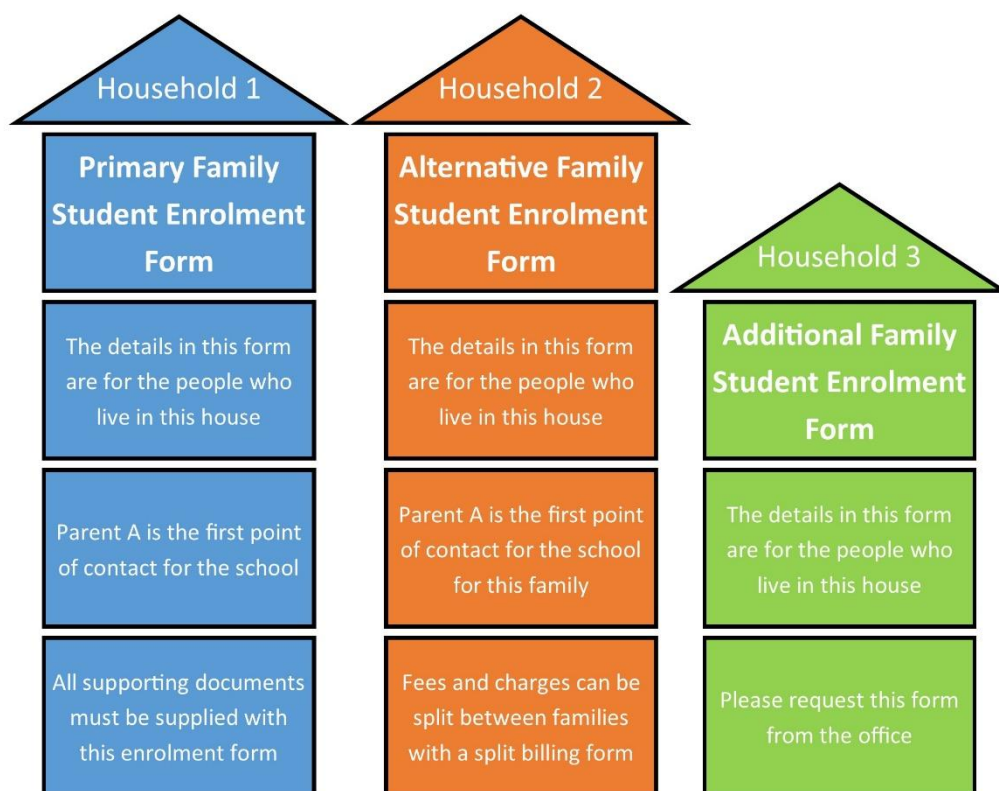

# McKinnon Primary School

1B World School

My child spends their time between 2-3 families, how do we complete the enrolment form?

We need the details of each household on a separate form. This also allows each household to have their own log-in details to school platforms such as Compass, and also meets Department of Education mandatory requirements. In some cases, children live 50:50 between 2 households, in this instance please decide which you would like nominated as the primary household. This is the home we contact first in case of emergency, financial statements are sent, etc. Enrolment forms are available on our website, through email requests – [mckinnon.ps@edumail.vic.gov.au](mailto:mckinnon.ps@edumail.vic.gov.au) or from the school office.